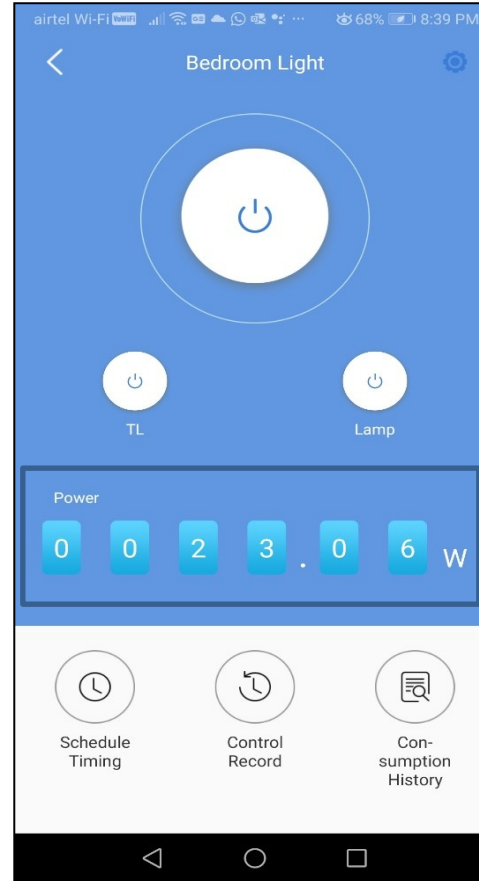

Energy Saving`

They allow you to monitor and schedule usage of any appliance

Affordable

An introduction to home automation that is reasonably priced

EZ Home Solution helps you to **achieve actionable inputs to manage your electricity consumption**, by providing Electricity Consumption Analysis

- ❑ Instantaneous load
- ❑ Threshold setpoint for monthly target
- ❑ Tagging of appliance for category
- ❑ Aggregated consumption Room and Home wise
- ❑ Tracking Percentage consumption w.r.t the set

threshold & projected consumption for the current month
With the help of which customers can achieve slab benefits and thus save on the Household Electricity Costs