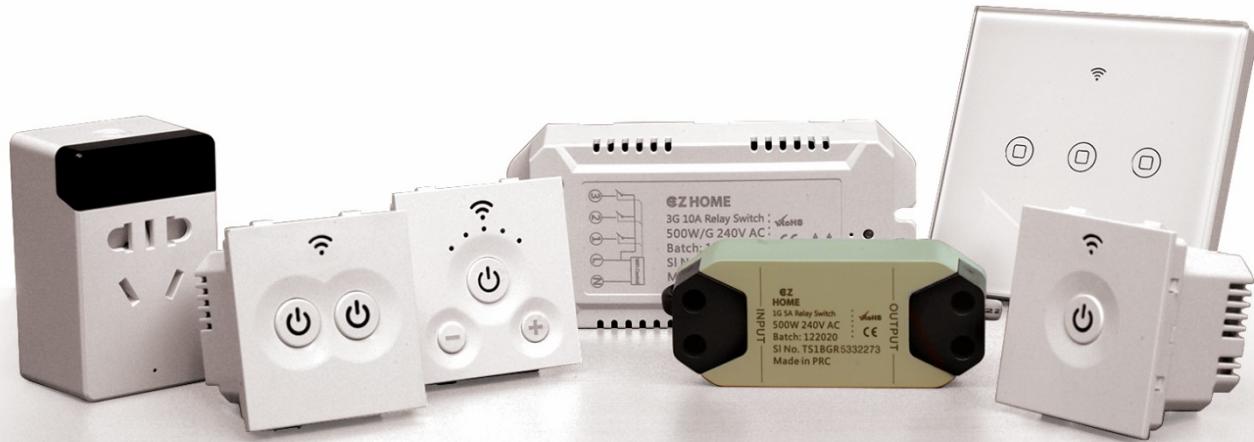

Home Automation

Customer Offering

POWER IN YOUR HANDS

Lighting up Lives!

EZ Home Architecture

Tata Power EZ Home

The EZ Home range

The **SMART SWITCH** turns any two points in your home into smart points. Whether these points control lights, fans or plug points, you will be able to control them with your phone or with voice assistants like Alexa and Google Assistant.

SWITCH 5A
CONTROLS 2 ELECTRICAL POINTS

1. Operate lights & appliances from anywhere
2. Works with Google Assistant & Alexa
3. Track power usage & operation log history
4. Set timer schedule

Item Name	: 2Gang 5A Modular Relay Switch GWF-KS001-2 (Inbuilt RF Module GWF-KM26)
Item Code	: 7000024864
Model No.	: GWF-KS001-2
Serial No.	: TM2BWH0000001
MRP Rs. (Incl. of all taxes) :	
Rated Voltage	: 180 - 240V AC
Rated Current / Gang	: 5A
Wireless Standard	: WiFi 2.4 GHz

This high load **SMART SWITCH** can turn any plug point into a smart point. You can then control the appliance plugged into this point with your phone or with voice assistants like Alexa and Google Assistant.

SWITCH 16A
CONTROLS 1 HIGH LOAD
ELECTRICAL POINT

1. Operate from anywhere
2. Works with Google Assistant & Alexa
3. Track power usage and operation log history
4. Set timer schedule

Item Name	: 1Gang 16A Modular Relay Switch GWF-KZ101 (Inbuilt RF Module GWF-KM26)
Item Code	: 7000024863
Model No.	: GWF-KZ101
Serial No.	: TM1AWH0000001
MRP Rs. (Incl. of all taxes):	
Rated Voltage	: 180 - 240V AC
Rated Current	: 16A
Wireless Standard	: WiFi 2.4 GHz