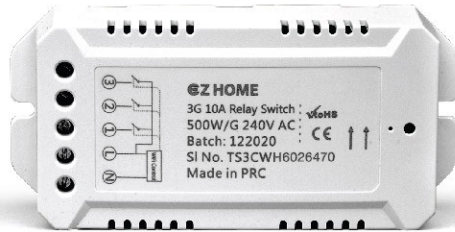

TOUCH SWITCH
CONTROLS 3 ELECTRICAL POINTS

1. Operate from anywhere
2. Works with Google Assistant & Alexa
3. Track operation log history
4. Set timer schedule

Item Name	: 3Gang 10A Panel Relay Switch GWF-SW86-3 (Inbuilt RF Module GWF-KM26)
Item Code	: 7000024869
Model No.	: GWF-SW86-3
Serial No.	: TT3CGL0000001
MRP Rs. (Incl. of all taxes):	
Rated Voltage	: 110-240V AC
Rated power/Gang	: 500W @ 240V AC
Total rated power	: 1500W @ 240V AC
Wireless Standard	: WiFi 2.4 GHz

CONVERTOR

CONVERTS 1 CONVENTIONAL SWITCH
TO SMART SWITCH

1. Operate from anywhere
2. Set timer schedule
4. Works with Google Assistant & Alexa

Item Name	: 1Gang 5A Smart Relay Switch DLS01 (Inbuilt RF Module GWF-KM26)
Item Code	: 7000024870
Model No.	: DLS01
Serial No.	: TS1BWH0000001
MRP Rs. (Incl. of all taxes):	
Rated Voltage	: 110 – 240V AC
Rated output power	: 750W @ 240V AC
Wireless Standard	: WiFi 2.4 GHz

The **SMART CONVERTOR** allows you to turn any three existing switches in your house into smart switches. This means you don't have to throw out your old switches and still be able to control them from your phone or with voice assistants like Alexa or Google Assistant.

CONVERTOR

CONVERTS 3 CONVENTIONAL SWITCHES
TO SMART SWITCHES

1. Operate from anywhere
2. Track power usage and operation log history
3. Set timer schedule
4. Works with Google Assistant & Alexa

Item Name	: 3Gang 10A Smart Relay Switch SW03 (Inbuilt RF Module GWF-KM26)
Item Code	: 7000024867
Model No.	: SW03
Serial No.	: TS3CWH0000001
MRP Rs. (Incl. of all taxes)	:
Rated Voltage	: 180 - 240V AC
Rated output power/Gang	: 500W @ 240V AC
Total Rated Power	: 1500W @ 240V AC
Wireless Standard	: WiFi 2.4 GHz