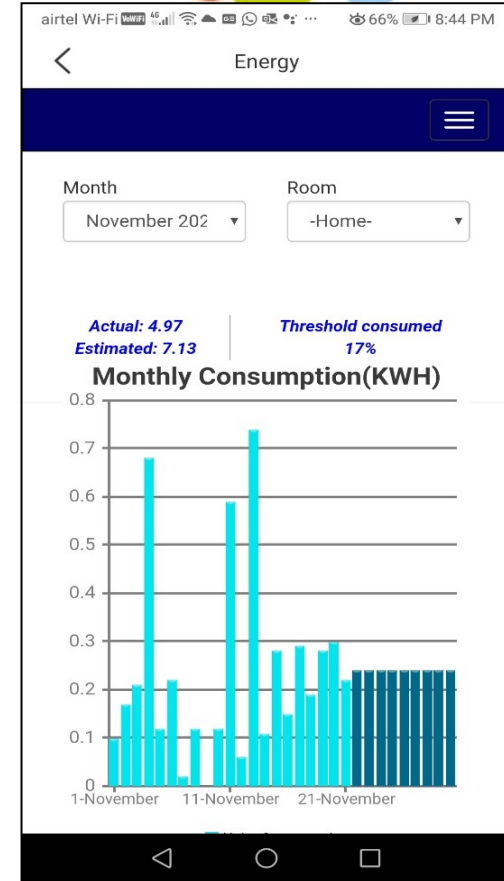

Energy Saving`

They allow you to monitor and schedule usage of any appliance

Affordable

An introduction to home automation that is reasonably priced

EZ Home Solution helps you to **achieve actionable inputs to manage your electricity consumption**, by providing Electricity Consumption Analysis

- ❑ Instantaneous load
- ❑ Threshold setpoint for monthly target
- ❑ Tagging of appliance for category
- ❑ Aggregated consumption Room and Home wise
- ❑ Tracking Percentage consumption w.r.t the set

threshold & projected consumption for the current month
With the help of which customers can achieve slab benefits and thus save on the Household Electricity Costs