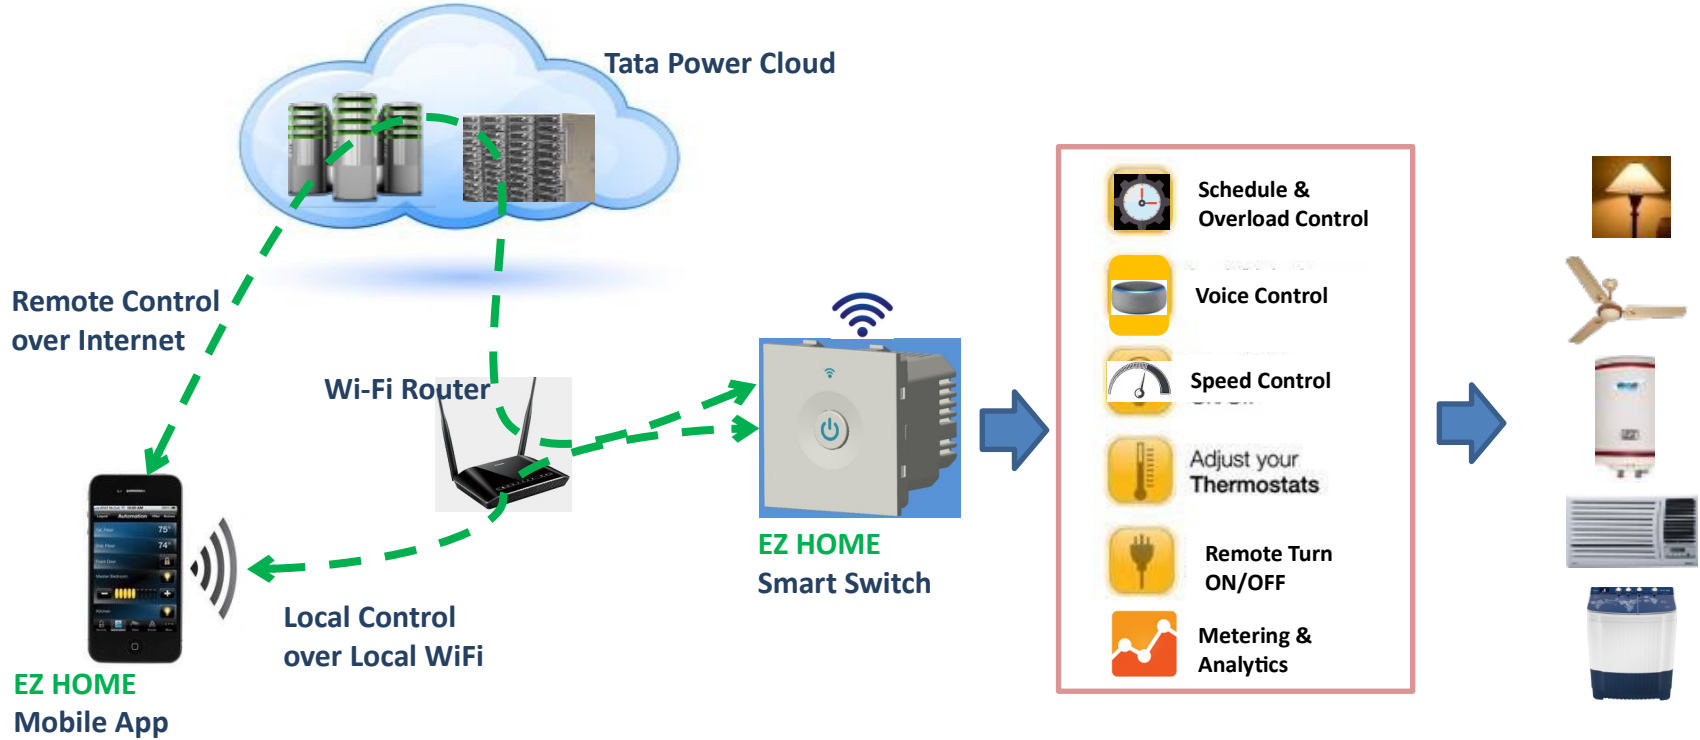

Home Automation

Customer Offering

POWER IN YOUR HANDS

Lighting up Lives!

EZ Home Architecture

Tata Power EZ Home

The EZ Home range

The **SMART SWITCH** turns any two points in your home into smart points. Whether these points control lights, fans or plug points, you will be able to control them with your phone or with voice assistants like Alexa and Google Assistant.

This high load **SMART SWITCH** can turn any plug point into a smart point. You can then control the appliance plugged into this point with your phone or with voice assistants like Alexa and Google Assistant.

The **SMART CONVERTOR** allows you to turn any three existing switches in your house into smart switches. This means you don't have to throw out your old switches and still be able to control them from your phone or with voice assistants like Alexa or Google Assistant.

APPLIANCE CONTROLLER WITH REMOTE

CONTROLS APPLIANCES
LIKE AC, TV, SET TOP BOX, ETC.

1. Operate from anywhere
2. Track power usage and operation log history
3. Set timer schedule
4. Universal remote for AC, TV, Set-top box, etc.
5. Works with Google Assistant & Alexa